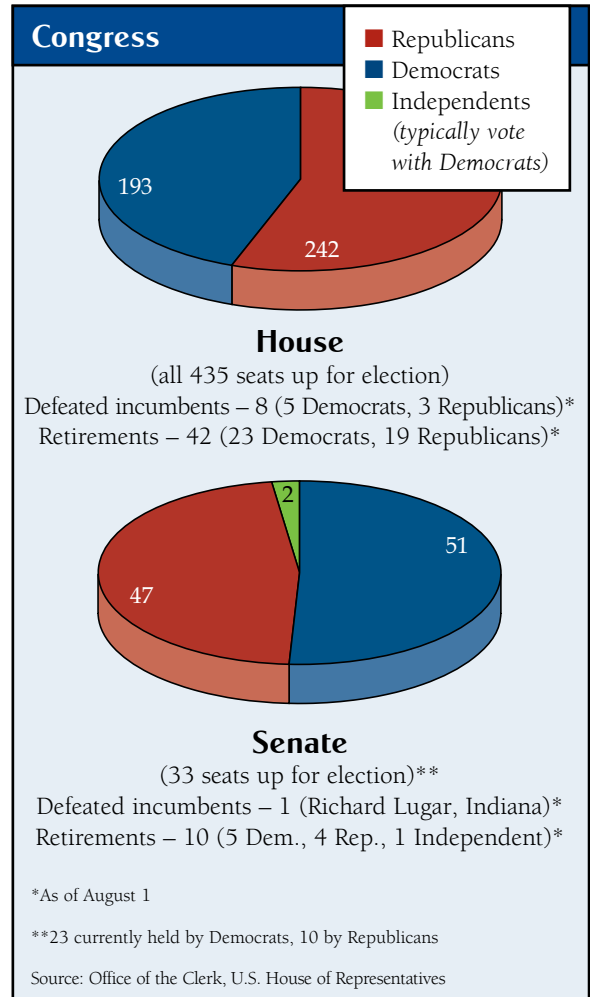

## Setting the Stage for the 2012 Vote

### Voter Turnout 2008

Top Counties	
Adams	79%
Hamilton	75%
Posey	73%
Cass	72%
Gibson	72%
Whitley	72%
Greene	71%
Jay	71%
Lake	71%
Bottom Counties	
Scott	49%
Grant	50%
Orange	52%
Fayette	53%
Starke	54%
Switzerland	54%
Union	54%

### Registered Voter Totals

(active and inactive as of April 2012)

Largest Counties	
Marion	611,009
Lake	329,027
Allen	246,294
St. Joseph	200,771
Hamilton	191,240
Smallest Counties	
Ohio	4,443
Union	5,775
Benton	5,785
Warren	6,581
Switzerland	6,854