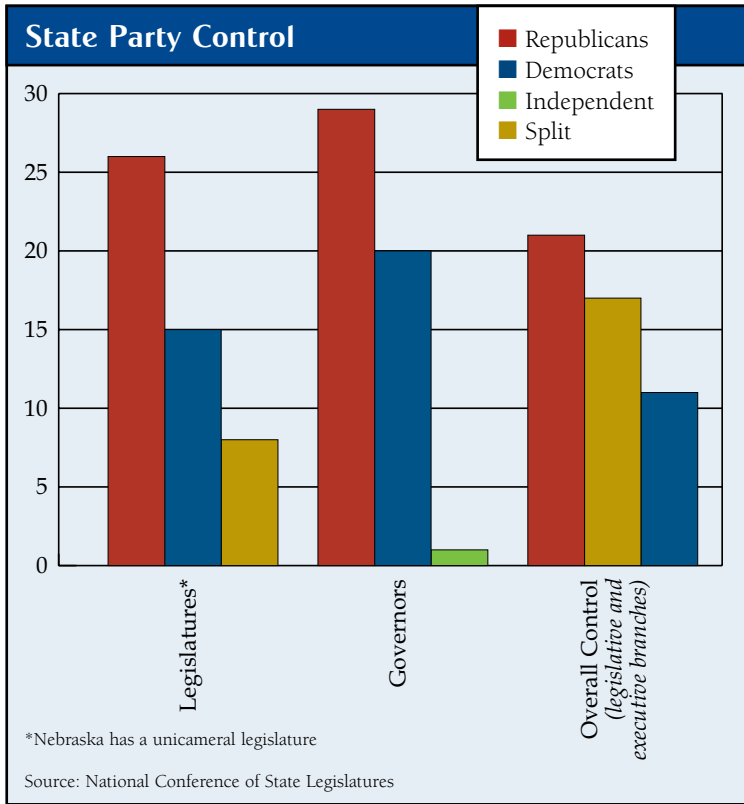

## Setting the Stage for the 2012 Vote

### Voter Turnout 2008

Top Counties	
Adams	79%
Hamilton	75%
Posey	73%
Cass	72%
Gibson	72%
Whitley	72%
Greene	71%
Jay	71%
Lake	71%
Bottom Counties	
Scott	49%
Grant	50%
Orange	52%
Fayette	53%
Starke	54%
Switzerland	54%
Union	54%

### Registered Voter Totals

(active and inactive as of April 2012)

Largest Counties	
Marion	611,009
Lake	329,027
Allen	246,294
St. Joseph	200,771
Hamilton	191,240
Smallest Counties	
Ohio	4,443
Union	5,775
Benton	5,785
Warren	6,581
Switzerland	6,854