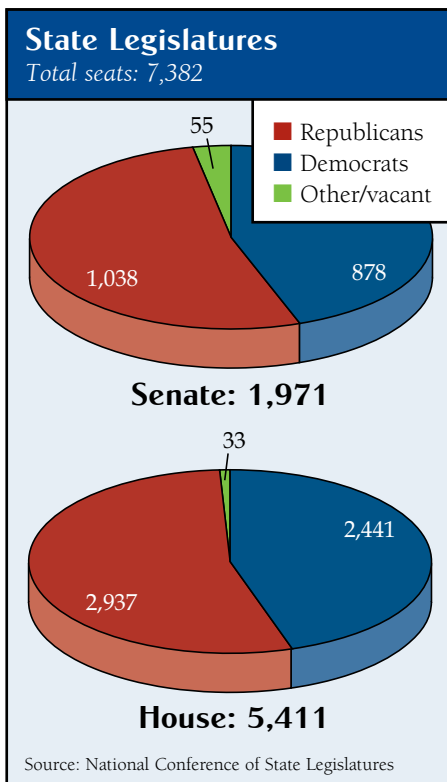

## Setting the Stage for the 2012 Vote

### Voter Turnout 2008

Top Counties	
Adams	79%
Hamilton	75%
Posey	73%
Cass	72%
Gibson	72%
Whitley	72%
Greene	71%
Jay	71%
Lake	71%
Bottom Counties	
Scott	49%
Grant	50%
Orange	52%
Fayette	53%
Starke	54%
Switzerland	54%
Union	54%

### Registered Voter Totals

(active and inactive as of April 2012)

Largest Counties	
Marion	611,009
Lake	329,027
Allen	246,294
St. Joseph	200,771
Hamilton	191,240
Smallest Counties	
Ohio	4,443
Union	5,775
Benton	5,785
Warren	6,581
Switzerland	6,854